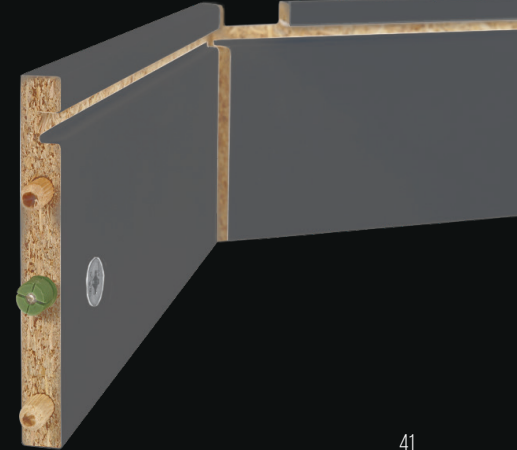

Premium Skirtings and Transition Profiles

Premium Sprgelik ve Gei Profilleri

Ensure the continuity of the lines in your decoration with Arkopa Premium Skirtings which are resistant to impact and abrasion. Get the harmony that you are looking for in your decorative areas with different models and sizes of Arkopa Premium Skirtings.

Darbe ve aınmaya direnli Arkopa Premium Sprgelik eitleriyle mobilyalarınızdaki ve dekorasyonunuzdaki izgilerin devamlılıđını sađlayın. Farklı model ve lleriyle dekoratif alanlarınızda aradıđınız uyumu Arkopa Premium Sprgelik ile yakalayın.