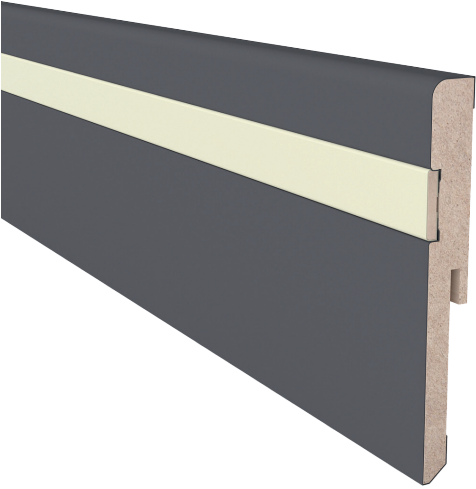

0640-01

Mounting Hanger (Raw MDF)
Montaj Askı Aparatı (Ham MDF)