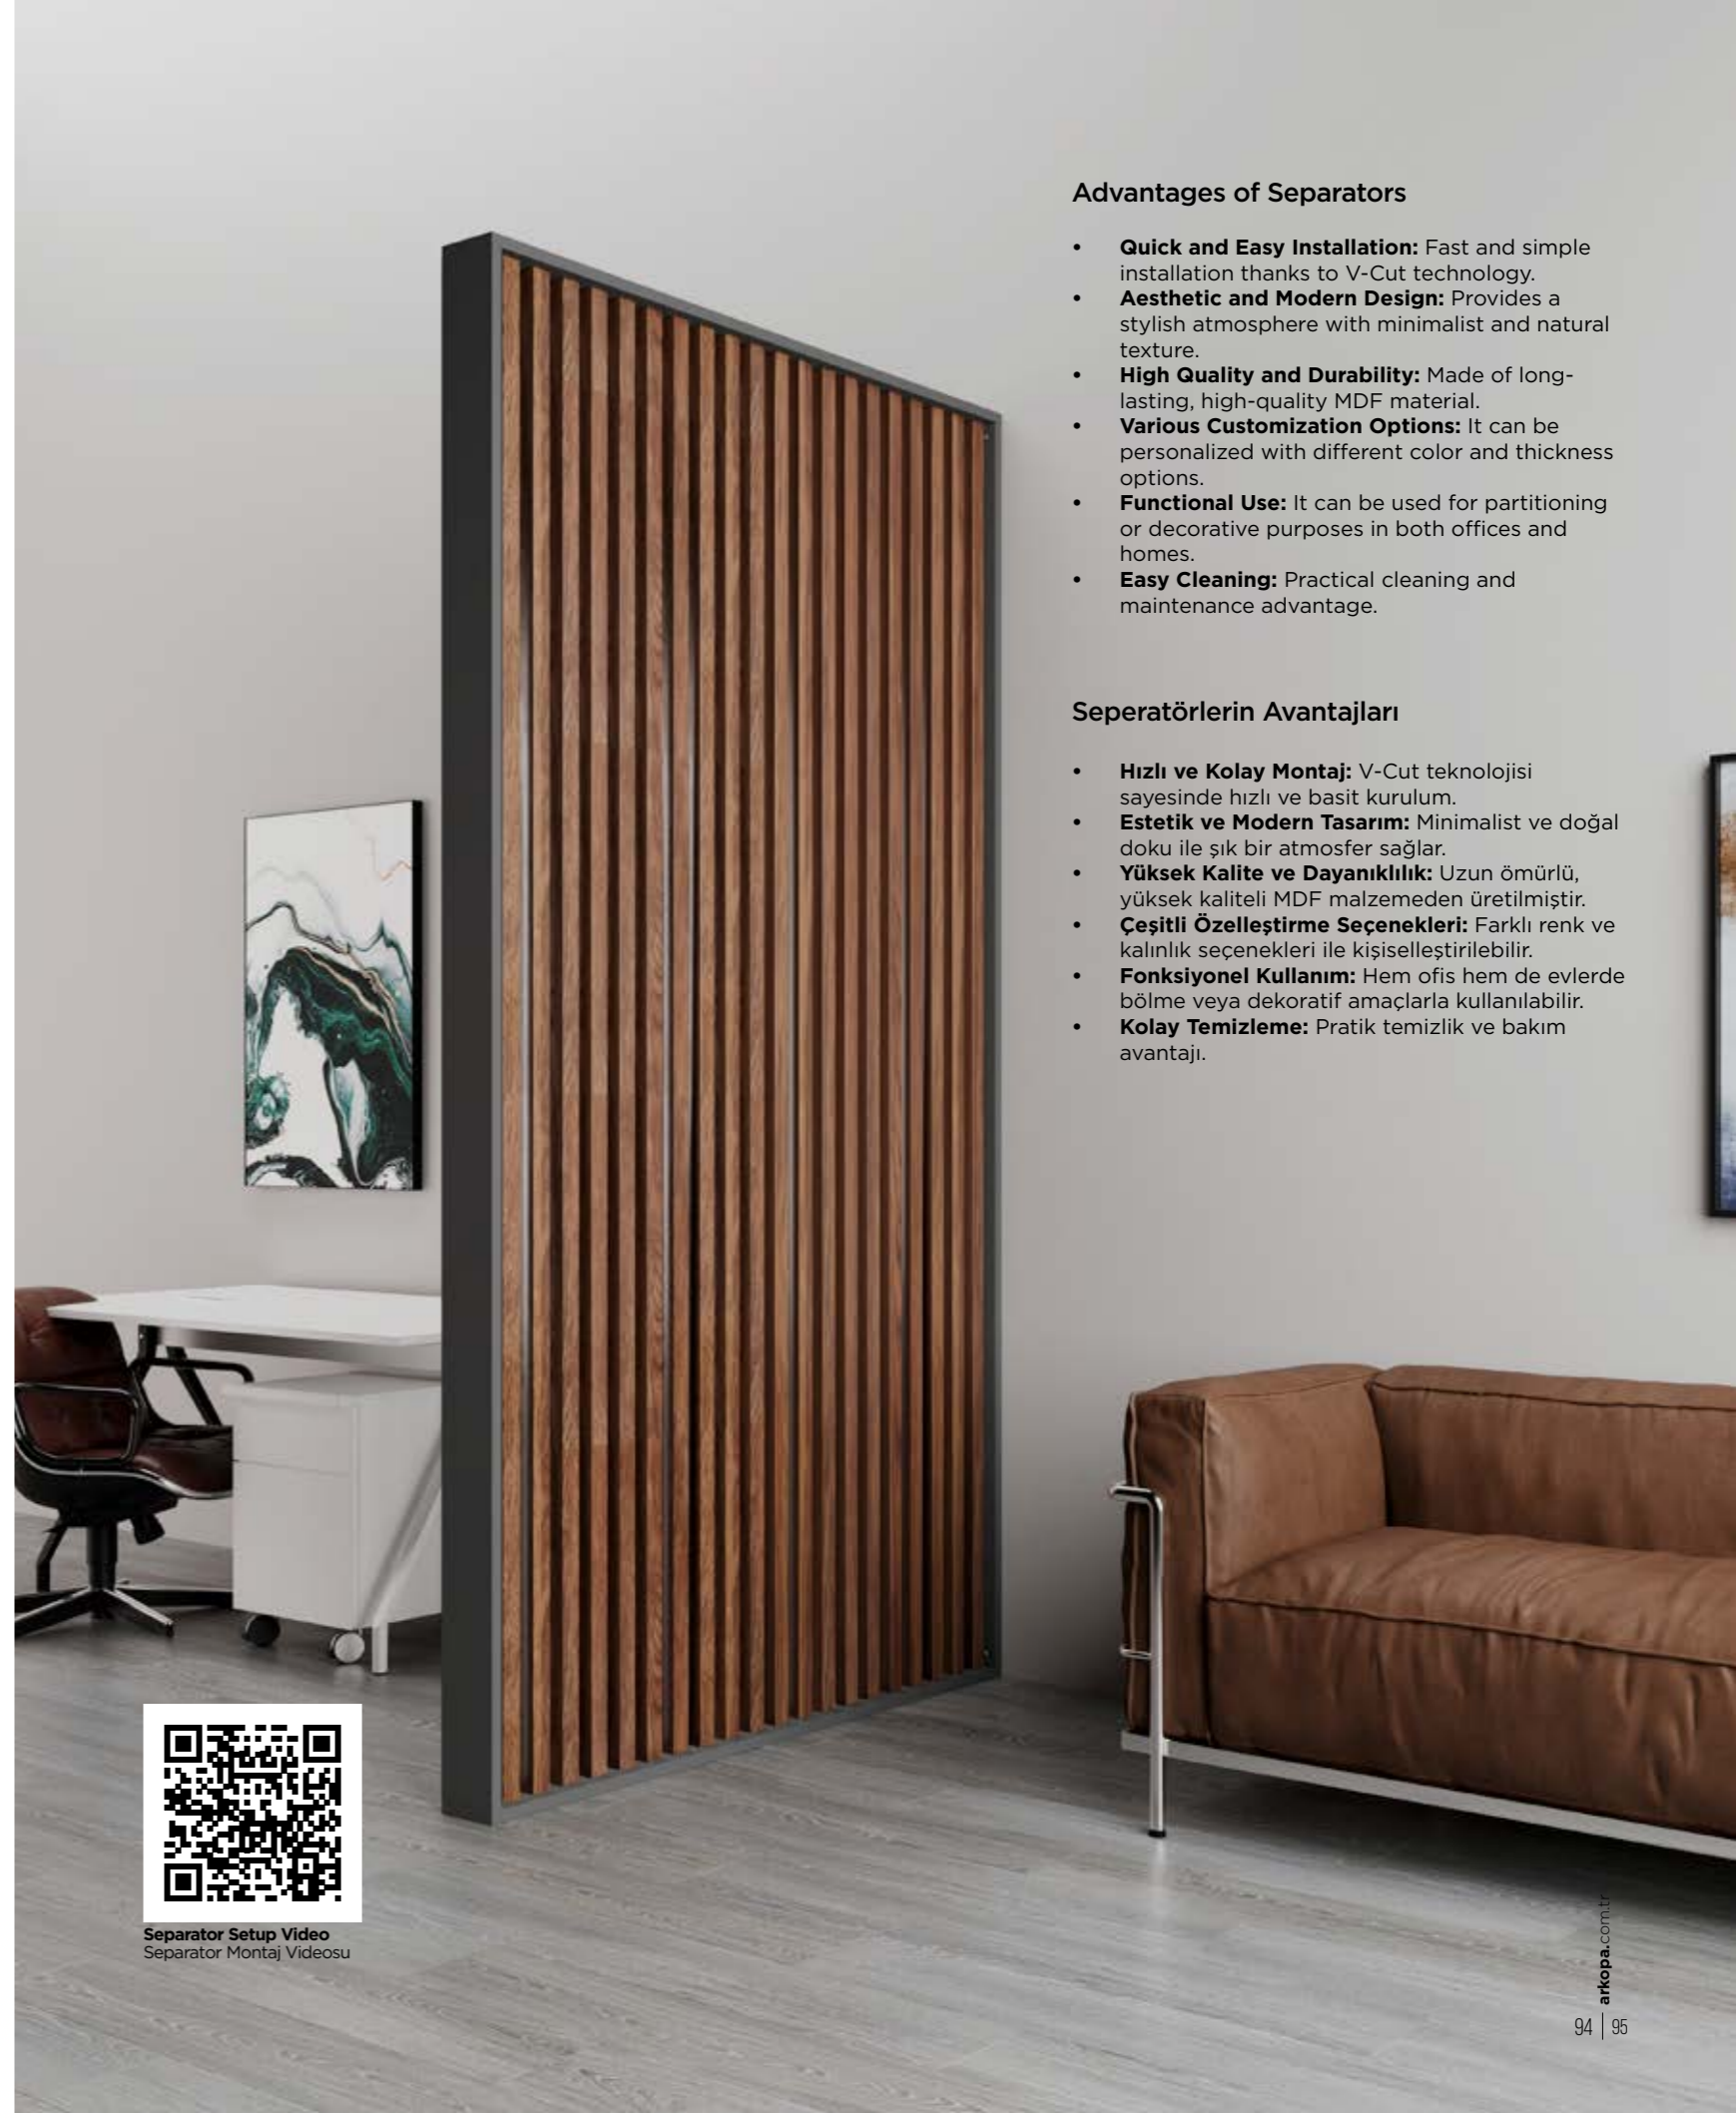

Seperatörlerin Avantajları

- **Hızlı ve Kolay Montaj:** V-Cut teknolojisi sayesinde hızlı ve basit kurulum.
- **Estetik ve Modern Tasarım:** Minimalist ve doğal doku ile şık bir atmosfer sağlar.
- **Yüksek Kalite ve Dayanıklılık:** Uzun ömürlü, yüksek kaliteli MDF malzemeden üretilmiştir.
- **Çeşitli Özelleştirme Seçenekleri:** Farklı renk ve kalınlık seçenekleri ile kişiselleştirilebilir.
- **Fonksiyonel Kullanım:** Hem ofis hem de evlerde bölme veya dekoratif amaçlarla kullanılabilir.
- **Kolay Temizleme:** Pratik temizlik ve bakım avantajı.