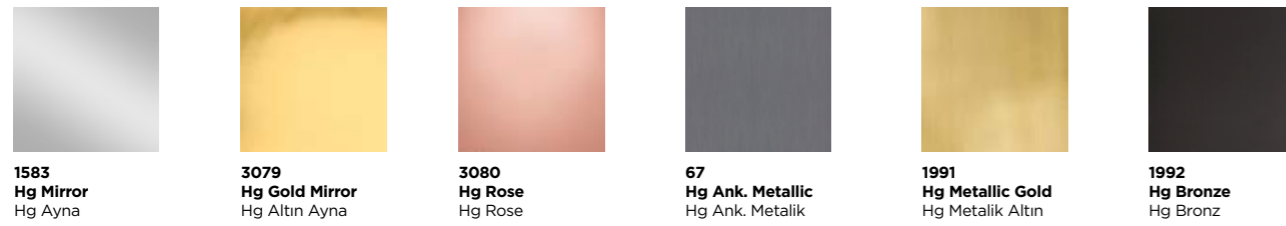

There may be color differences in printed catalog. It is important to check the colors from physical color chart while ordering.
Katalog baskısında ton farklılıkları olabilir. Siparişinizi oluştururken fiili kartela üzerinden renk değerlendirmesi yapmanız önem arz etmektedir.