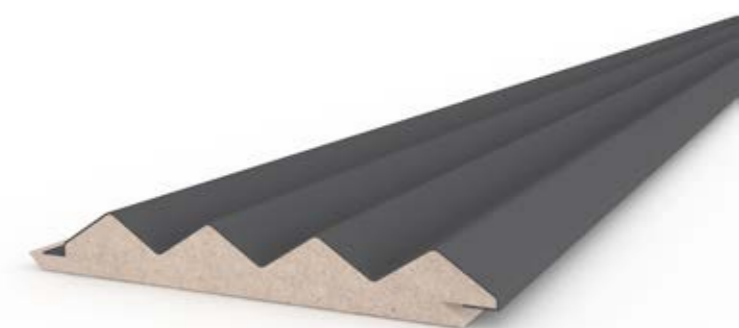

18126-46
code

En / Width 126 mm
Boy / Length 2800 mm
Kalınlık / Thickness 18 mm

Paket Ebatları / Package Dimensions 64 x 258 x 2800
Paket mt / Package mt 22.4 mt
Paket Ağırlığı / Package Weight 24.7 kg

There may be color differences in printed catalog. It is important to check the colors from physical color chart while ordering.
Katalog baskısında ton farklılıkları olabilir. Siparişinizi oluştururken fiili kartela üzerinden renk değerlendirmesi yapmanız önem arz etmektedir.