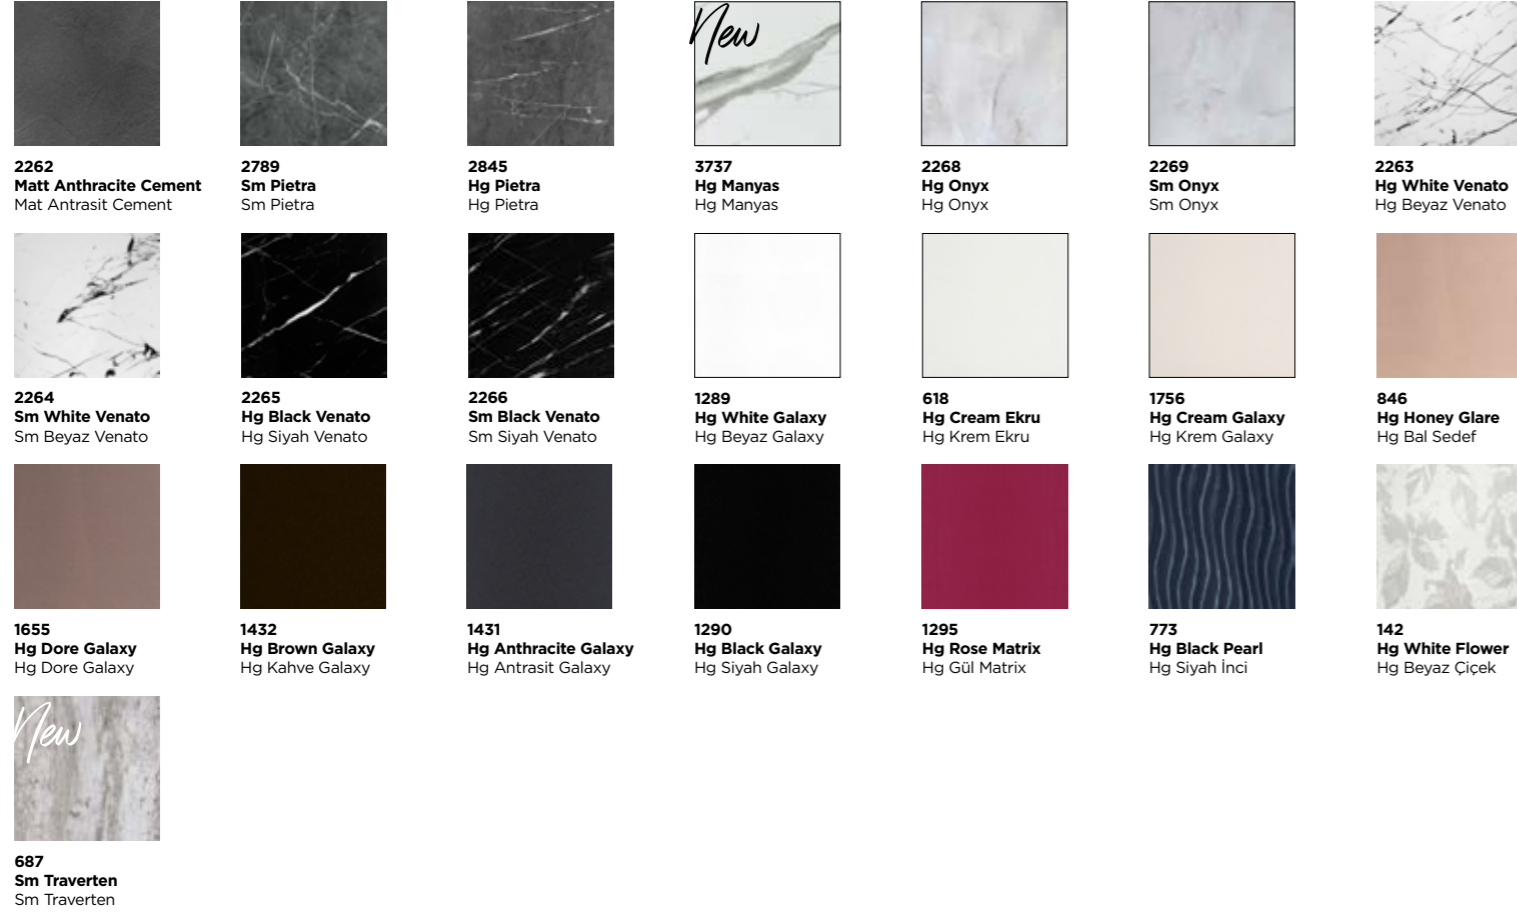

Hg Hologram Colors | Hg Hologram Renkler

Metallic Colors | Metalik Renkler