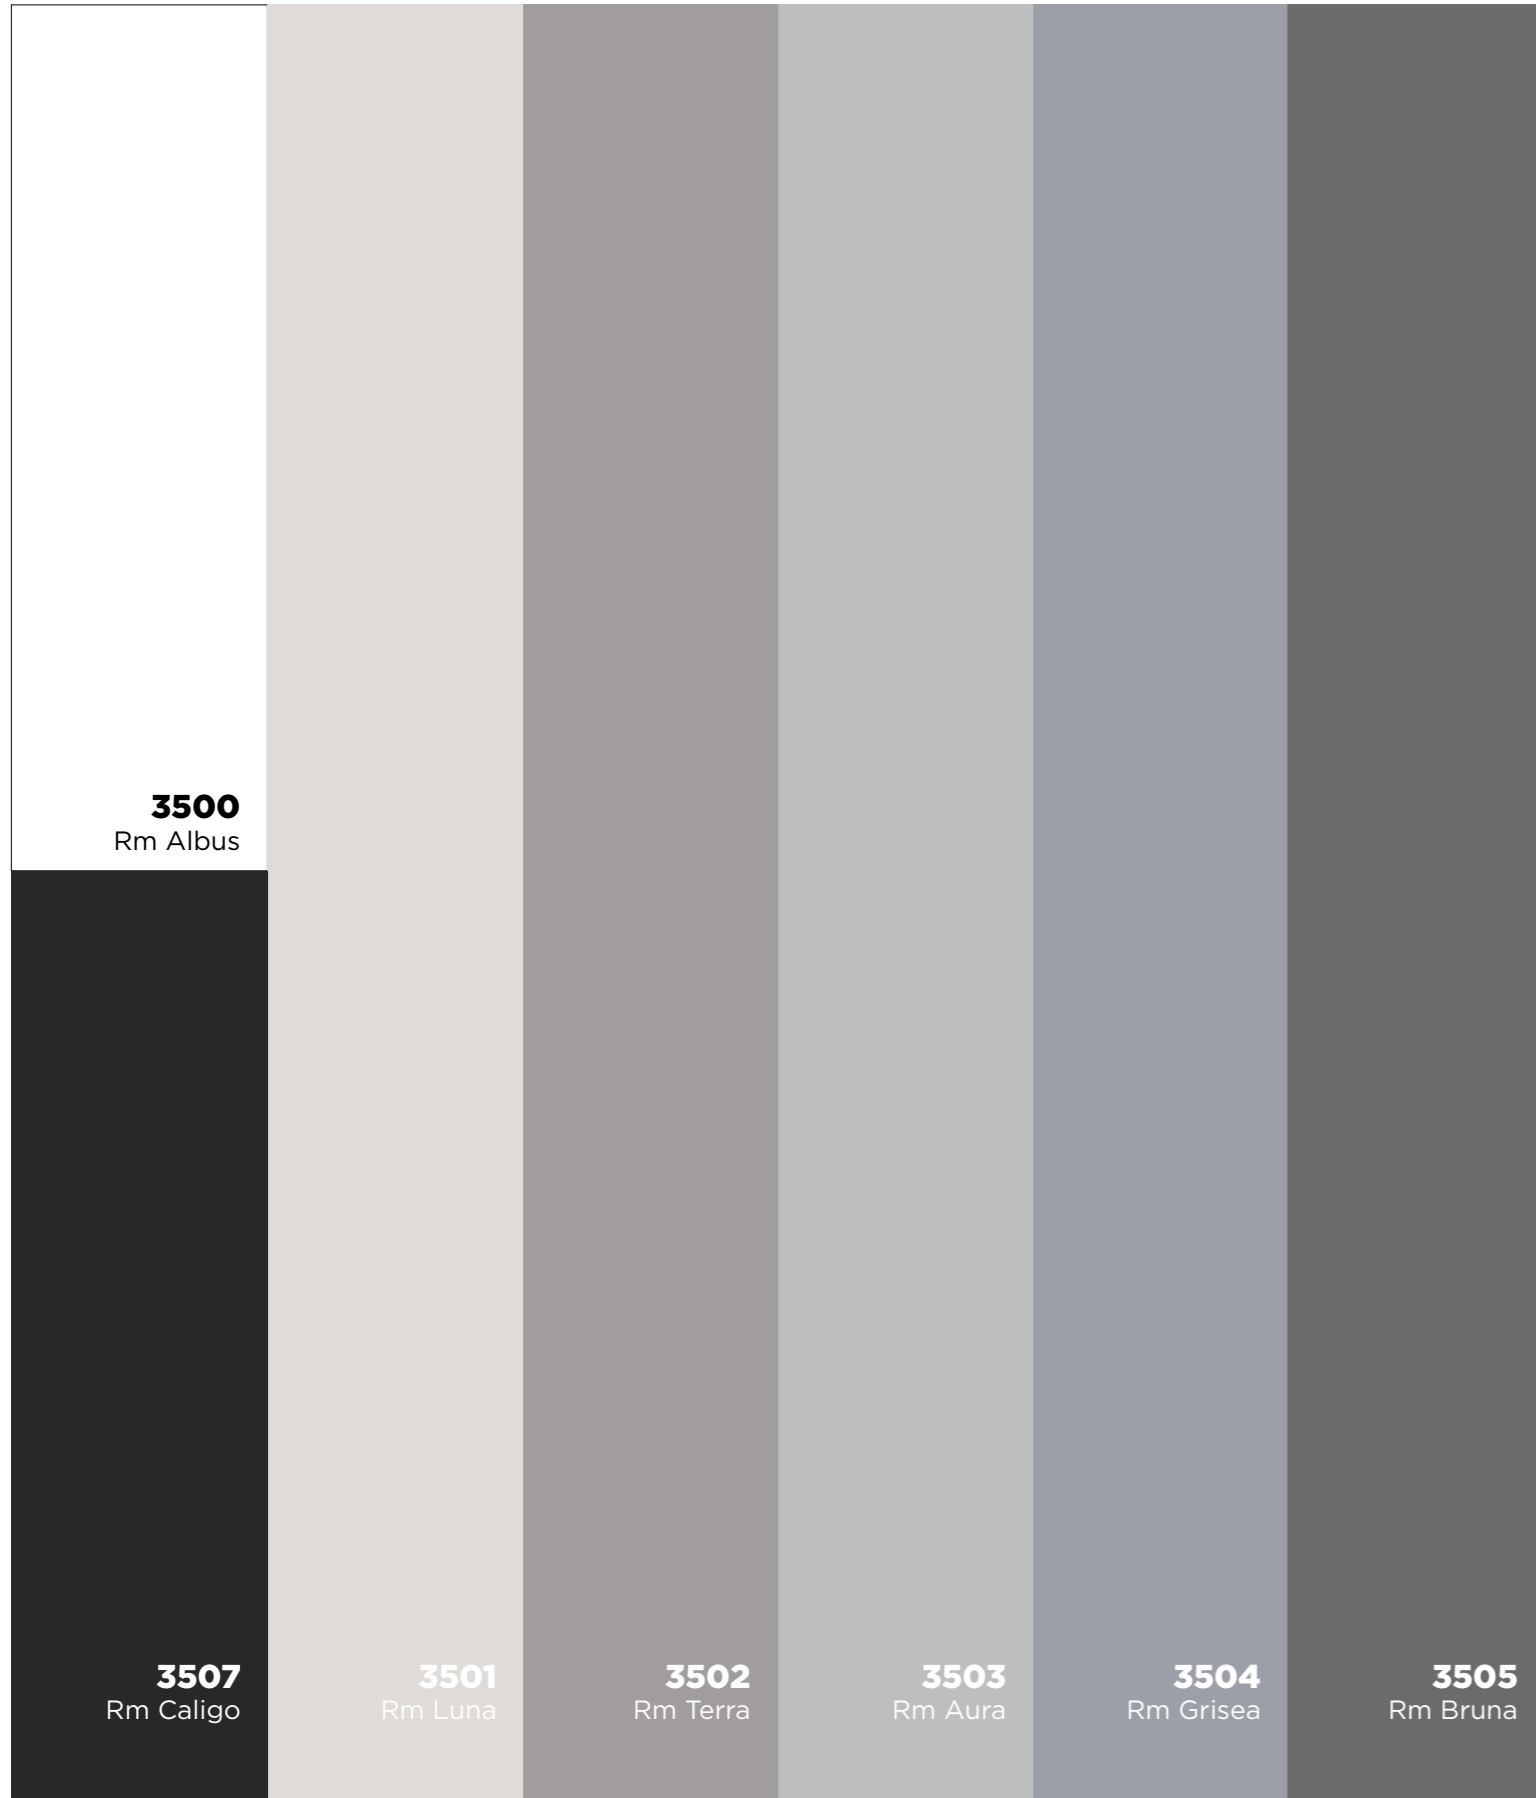

There may be color differences in printed catalog. It is important to check the colors from physical color chart while ordering.
Katalog baskısında ton farklılıkları olabilir. Siparişinizi oluştururken fiili kartela üzerinden renk değerlendirmesi yapmanız önem arz etmektedir.