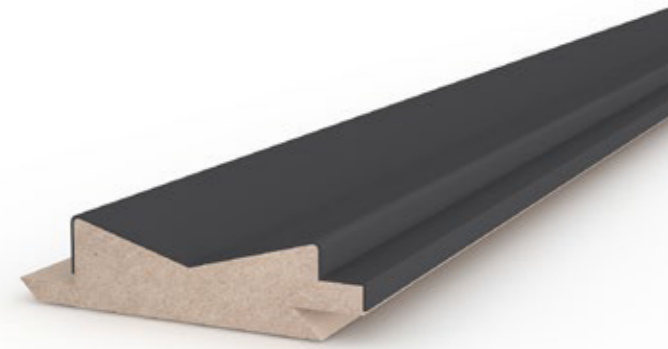

En / Width 69 mm
Boy / Length 2800 mm
Kalınlık / Thickness 18 mm

Paket Ebatları / Package Dimensions 73 x 290 x 2800
Paket mt / Package mt 47.6 mt
Paket Ağırlığı / Package Weight 30.4 kg