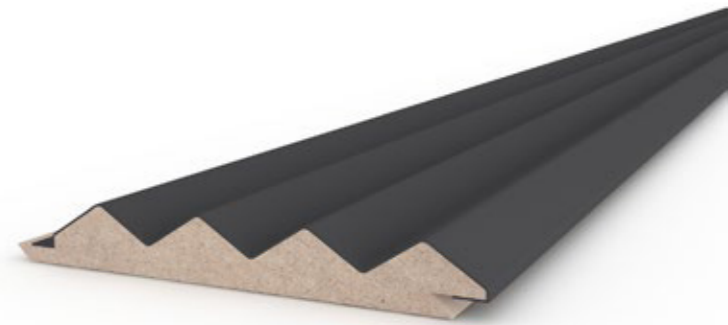

En / Width	126 mm
Boy / Length	2800 mm
Kalınlık / Thickness	18 mm

Paket Ebatları / Package Dimensions	64 x 258 x 2800
Paket mt / Package mt	22.4 mt
Paket Ağırlığı / Package Weight	24.7 kg